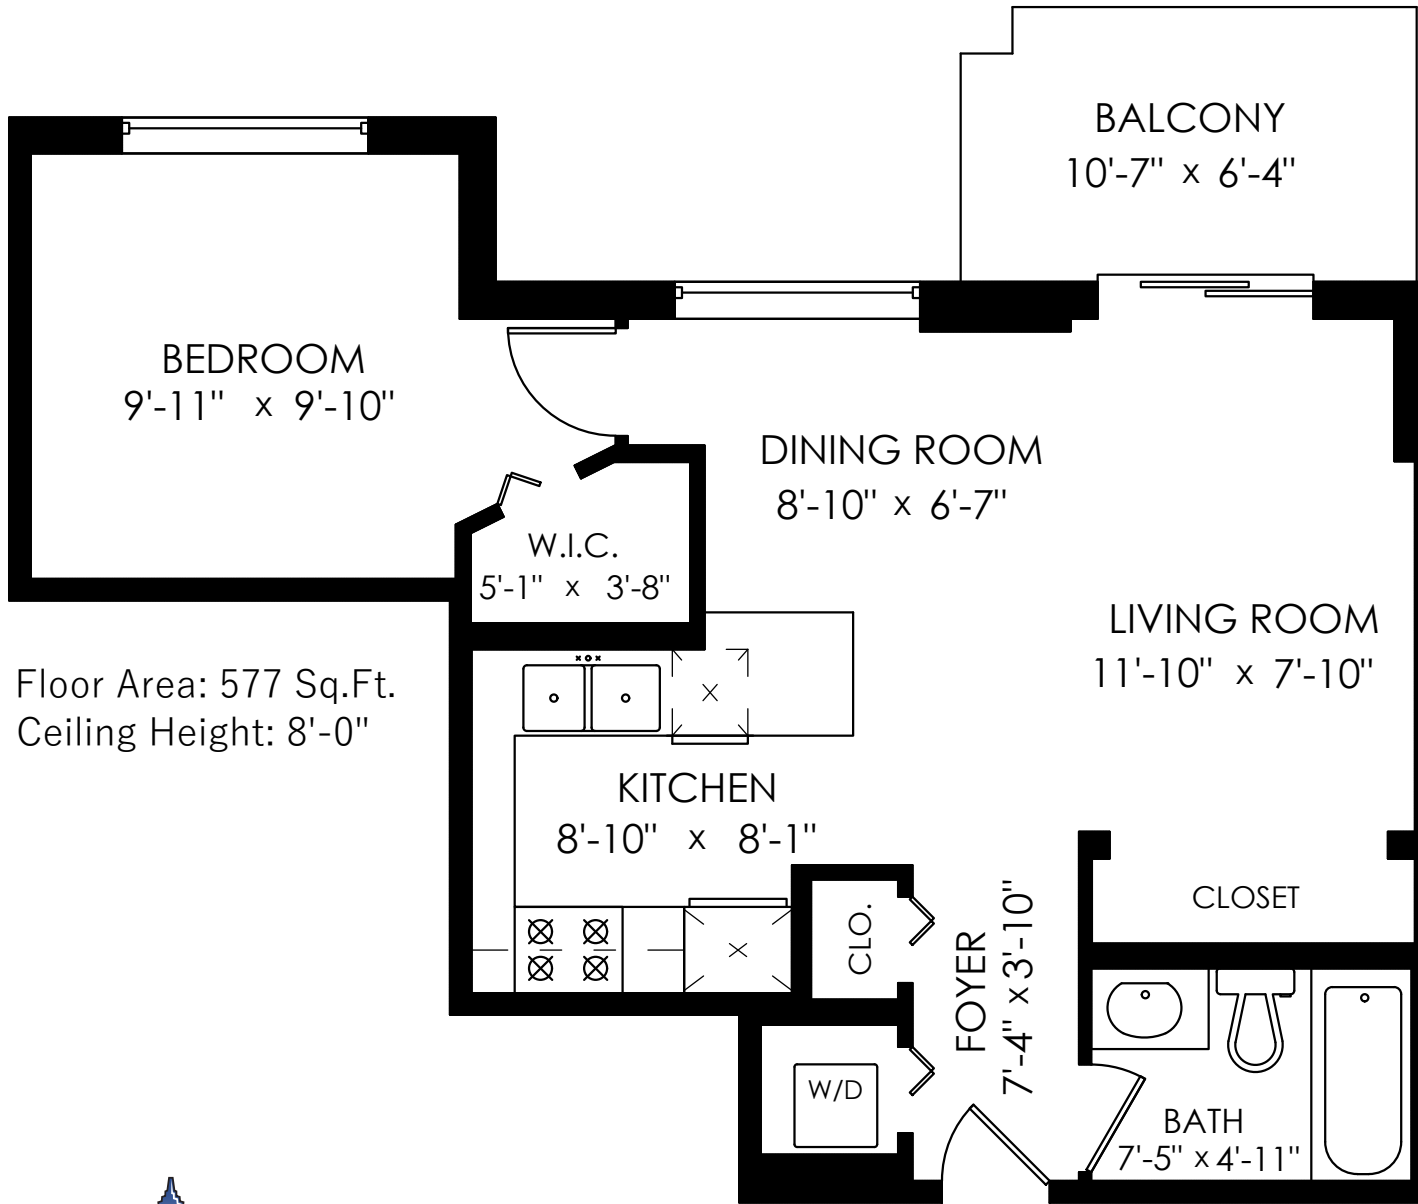

Floor Area 577 SQ.FT.

Balcony 66 SQ.FT.

Floor Area: 577 Sq.Ft.
Ceiling Height: 8'-0"