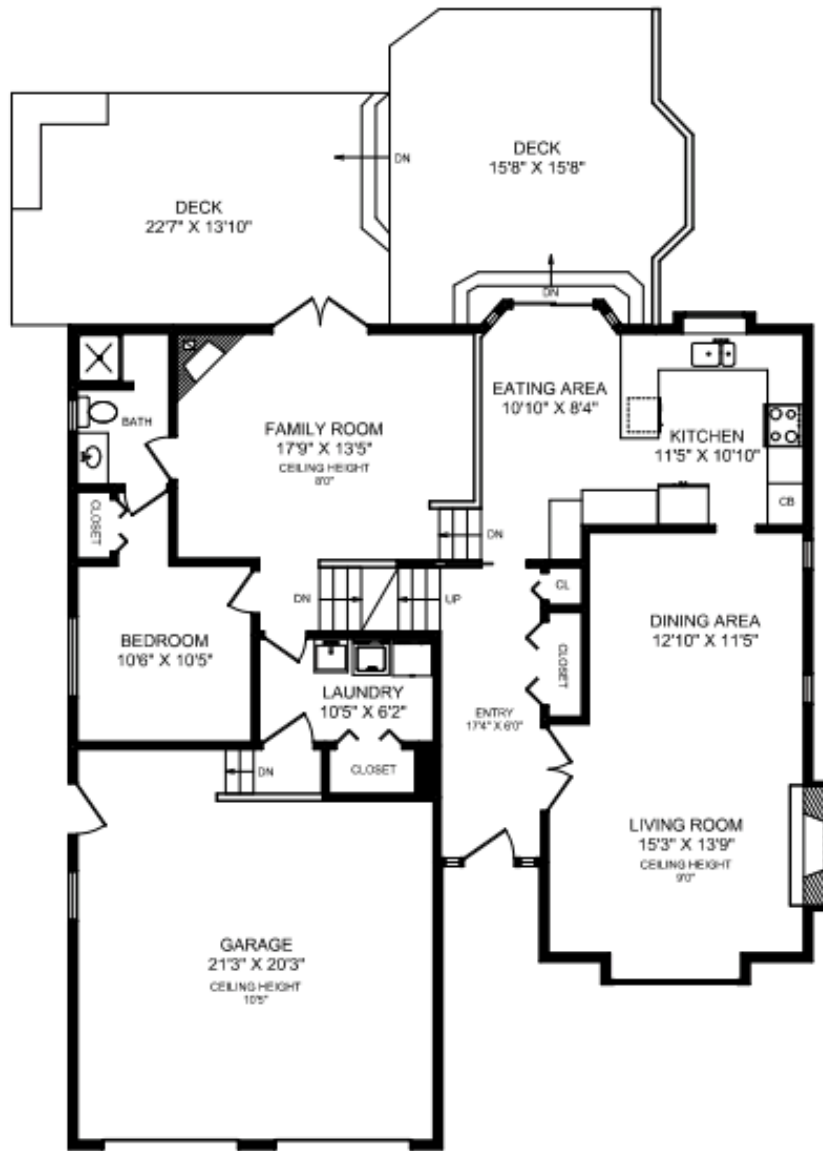

### UPPER FLOOR

### MAIN FLOOR

### LOWER FLOOR

AREA	SQ FT		
	FINISHED	UNFINISHED	TOTAL
MAIN	1416	0	1416
UPPER	815	0	815
LOWER	820	0	820
TOTAL	3051	0	3051
GARAGE		506	
DECKS		614	
CRAWLSPACE		645	

1880 OCEAN SURF PLACE, SURREY, BC