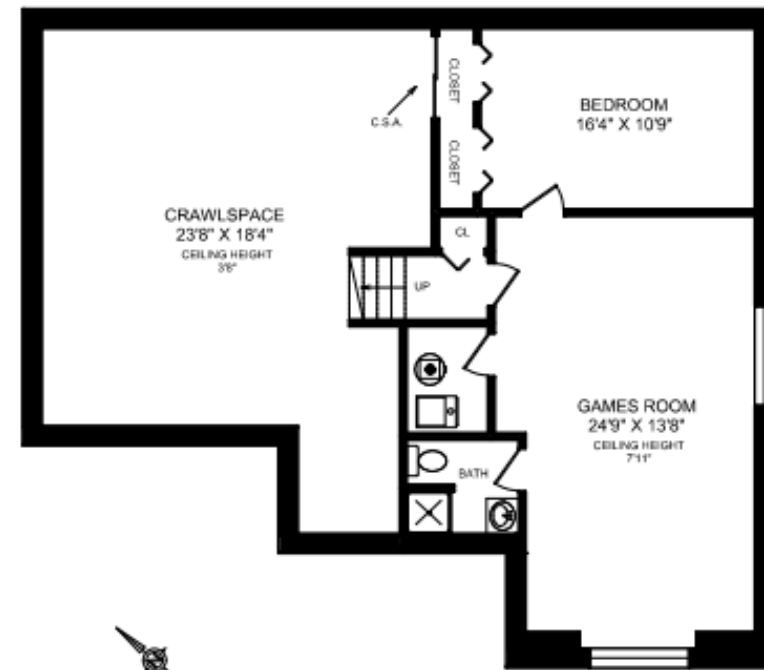

### UPPER FLOOR

### MAIN FLOOR

### LOWER FLOOR

AREA	SQ FT		
	FINISHED	UNFINISHED	TOTAL
MAIN	1416	0	1416
UPPER	815	0	815
LOWER	820	0	820
TOTAL	3051	0	3051
GARAGE		506	
DECKS		614	
CRAWLSPACE		645	

1880 OCEAN SURF PLACE, SURREY, BC