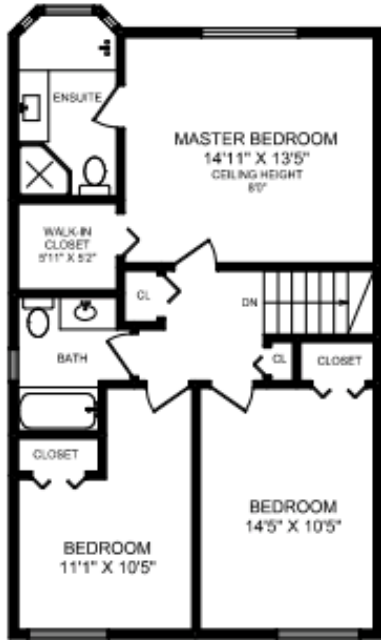

### UPPER FLOOR

### MAIN FLOOR

### LOWER FLOOR

AREA	SQ FT		
	FINISHED	UNFINISHED	TOTAL
MAIN	1416	0	1416
UPPER	815	0	815
LOWER	820	0	820
TOTAL	3051	0	3051
GARAGE		506	
DECKS		614	
CRAWLSPACE		645	

1880 OCEAN SURF PLACE, SURREY, BC