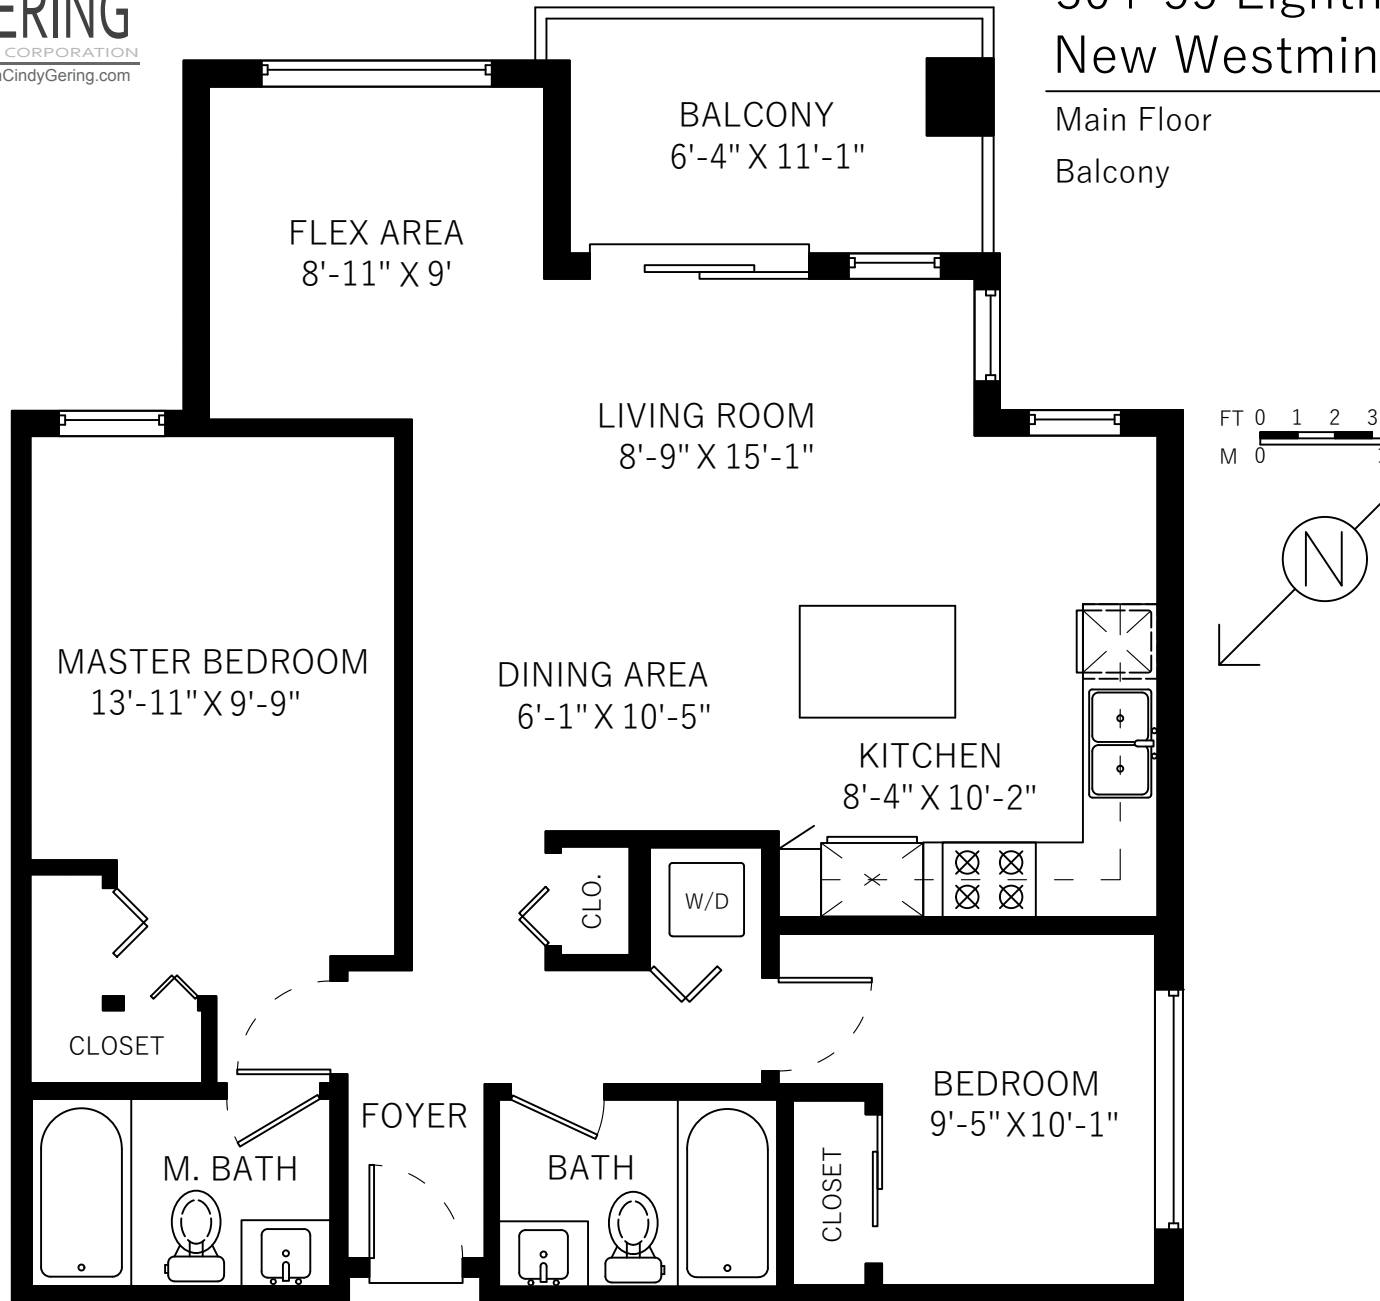

Main Floor	897 SQ.FT.
Balcony	76 SQ.FT.

Main Floor: 897 Sq.Ft.
 Ceiling Height: 8'