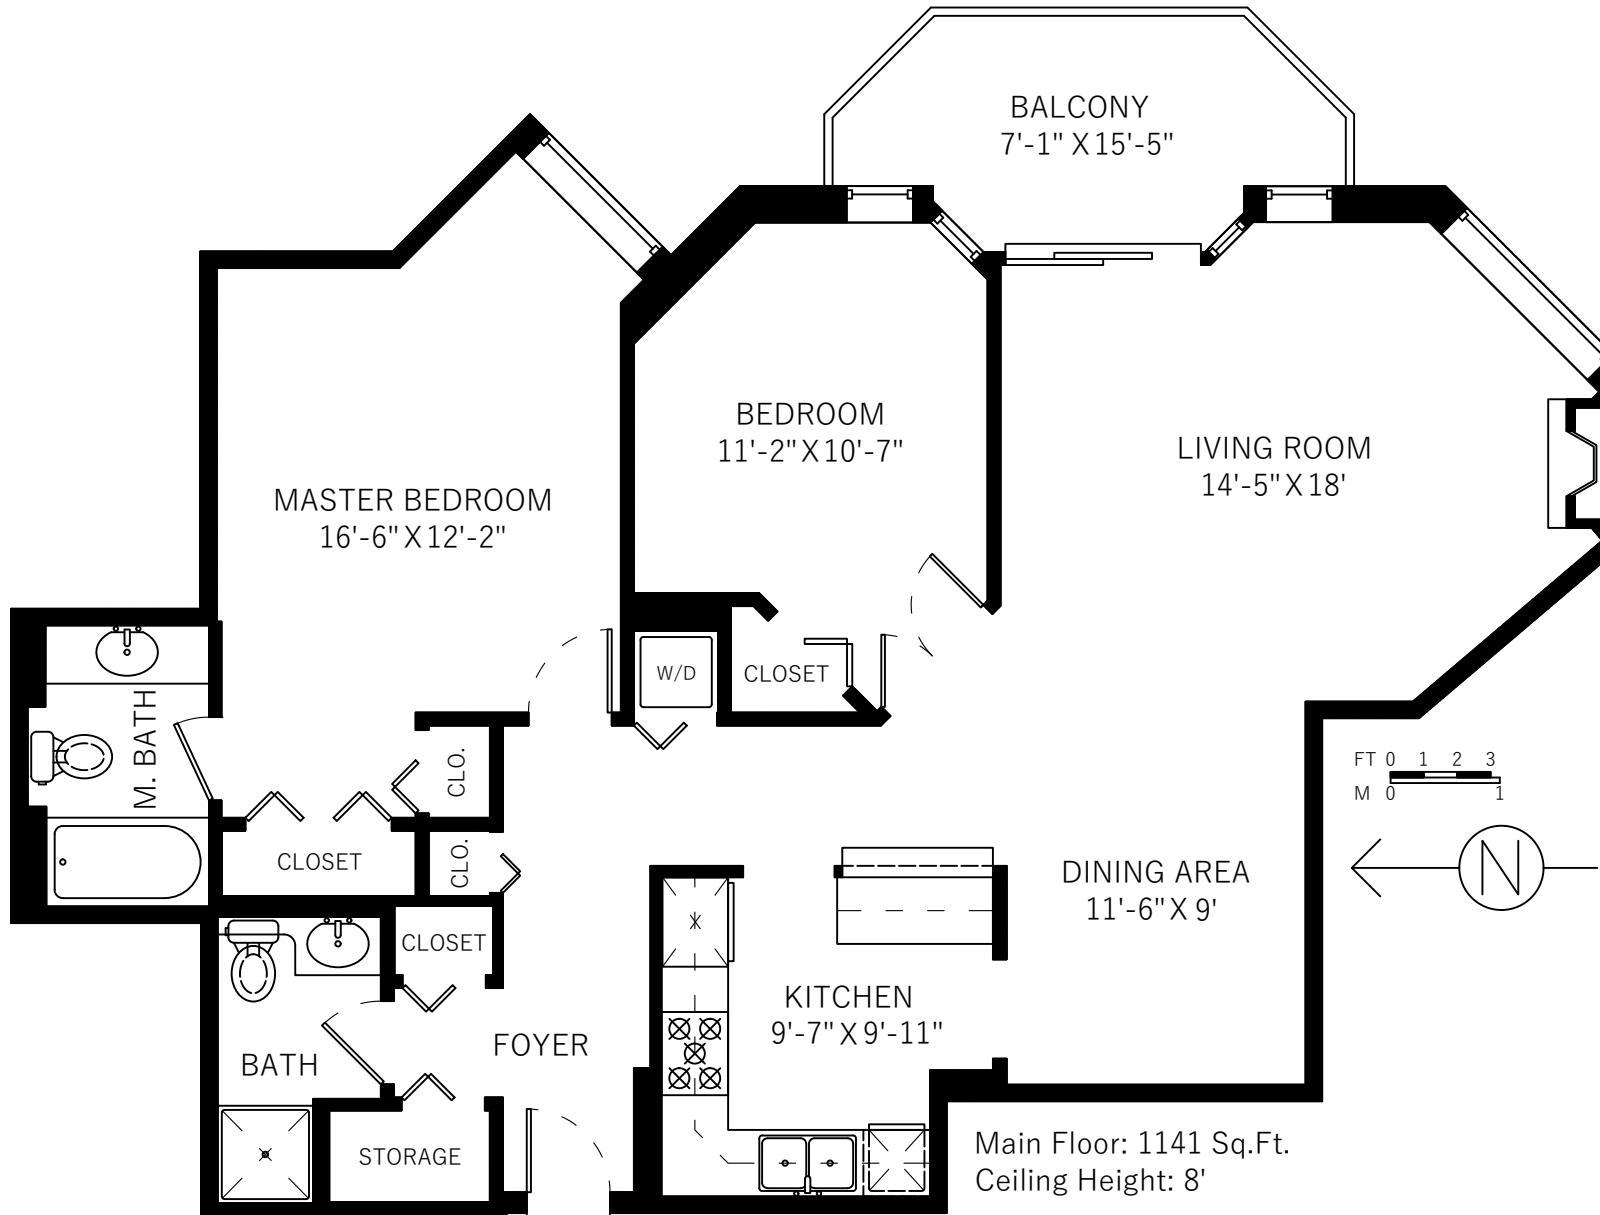

Main Floor	1141 SQ.FT.
Balcony	92 SQ.FT.

Main Floor: 1141 Sq.Ft.
 Ceiling Height: 8'