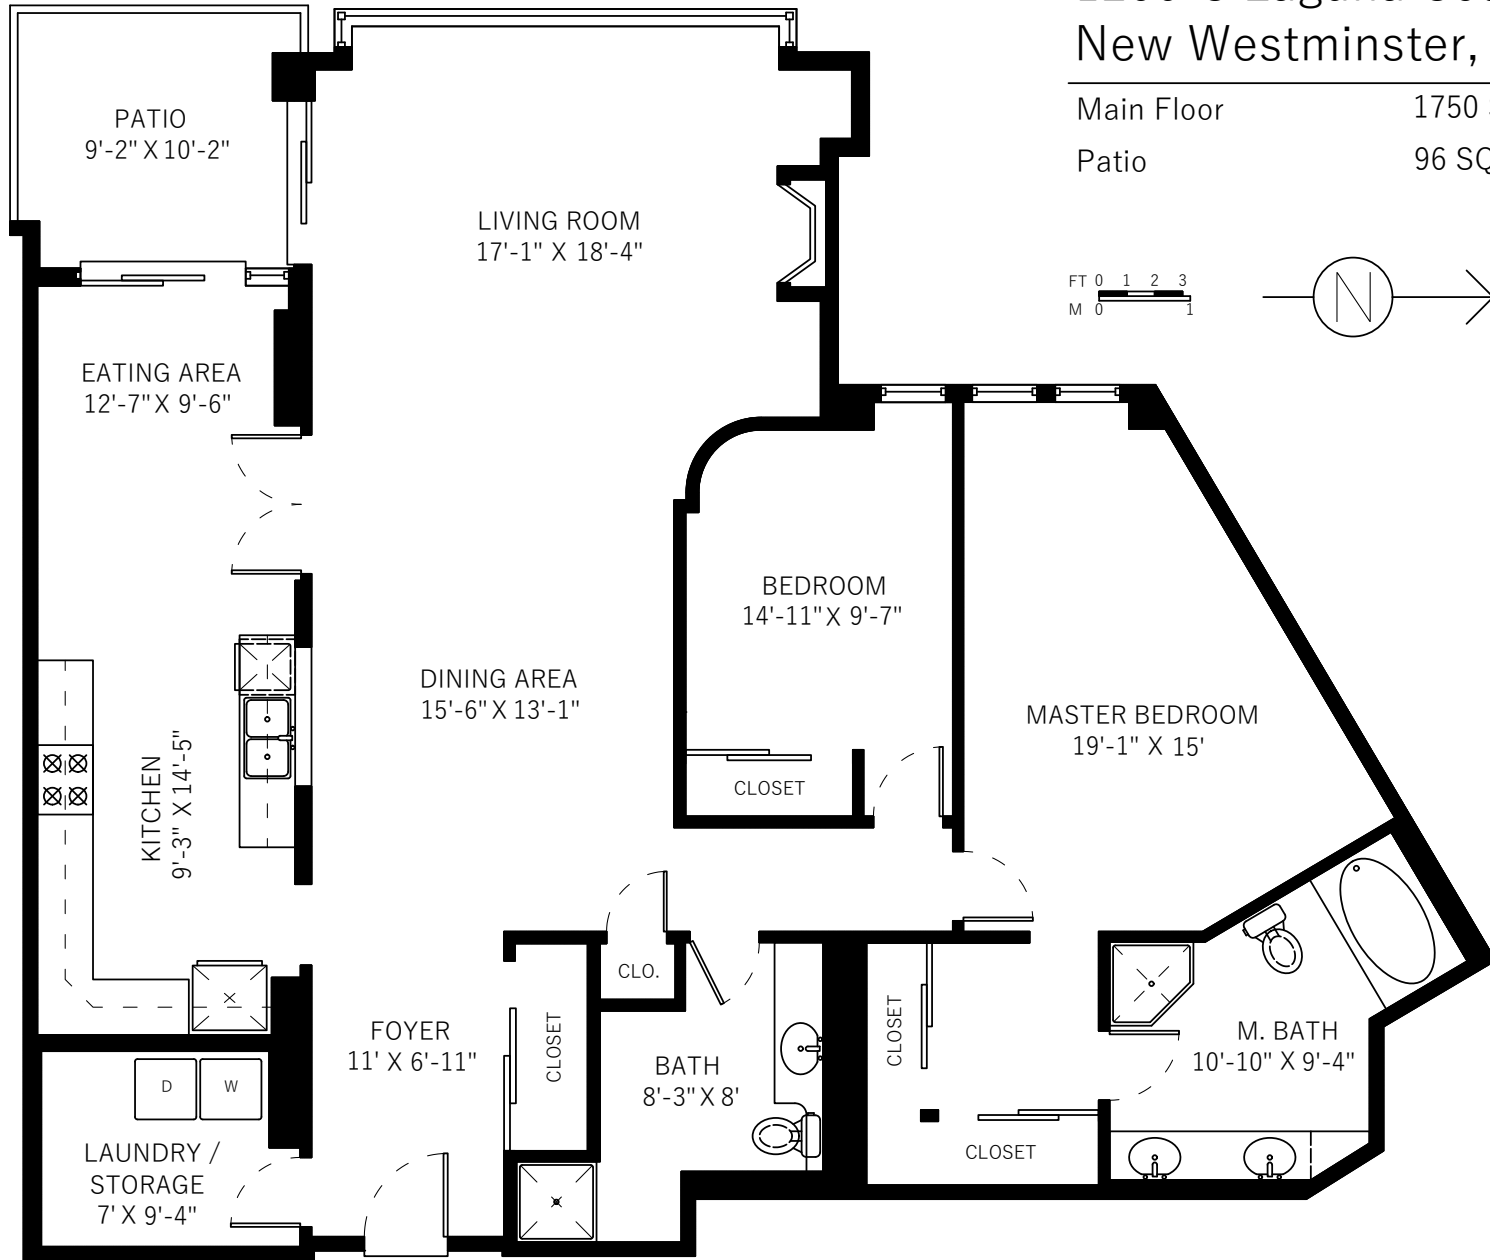

1206-8 Laguna Court  
 New Westminster, BC

Main Floor	1750 SQ.FT.
Patio	96 SQ.FT.

Main Floor: 1750 Sq.Ft.  
 Ceiling Height: 8'