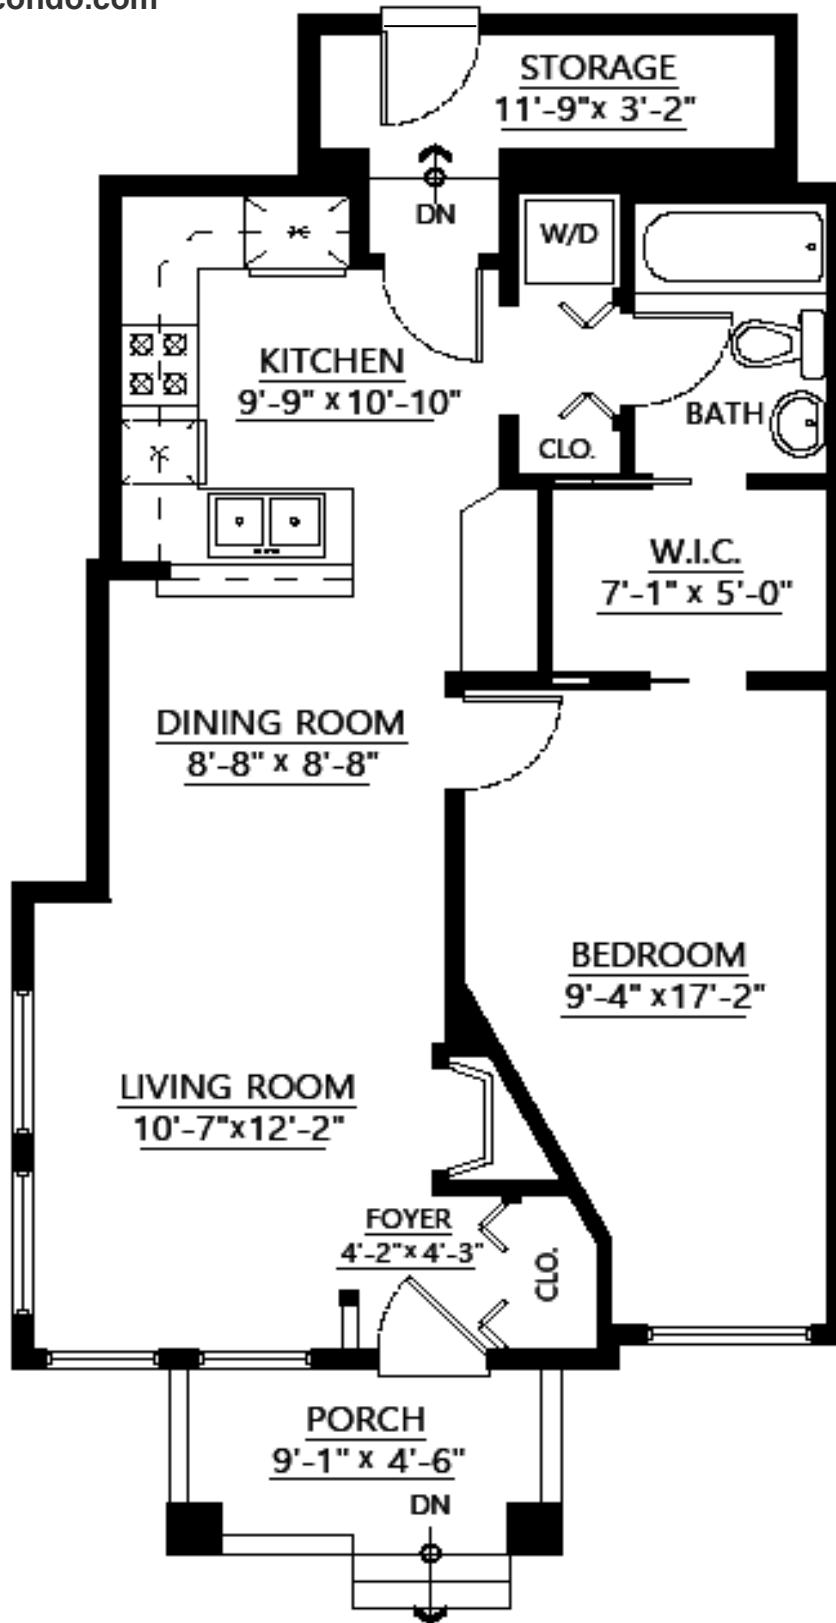

Cindy Gering
Personal Real Estate Corporation
Team Cindy Gering
604-779-1292
www.newwestcondo.com

ROYAL LEPAGE
WEST REAL ESTATE SERVICES

#125 15 Sixth Ave
New Westminster, BC
Main Floor: 697 sq. ft

The enclosed information although deemed to be correct, is not guaranteed.