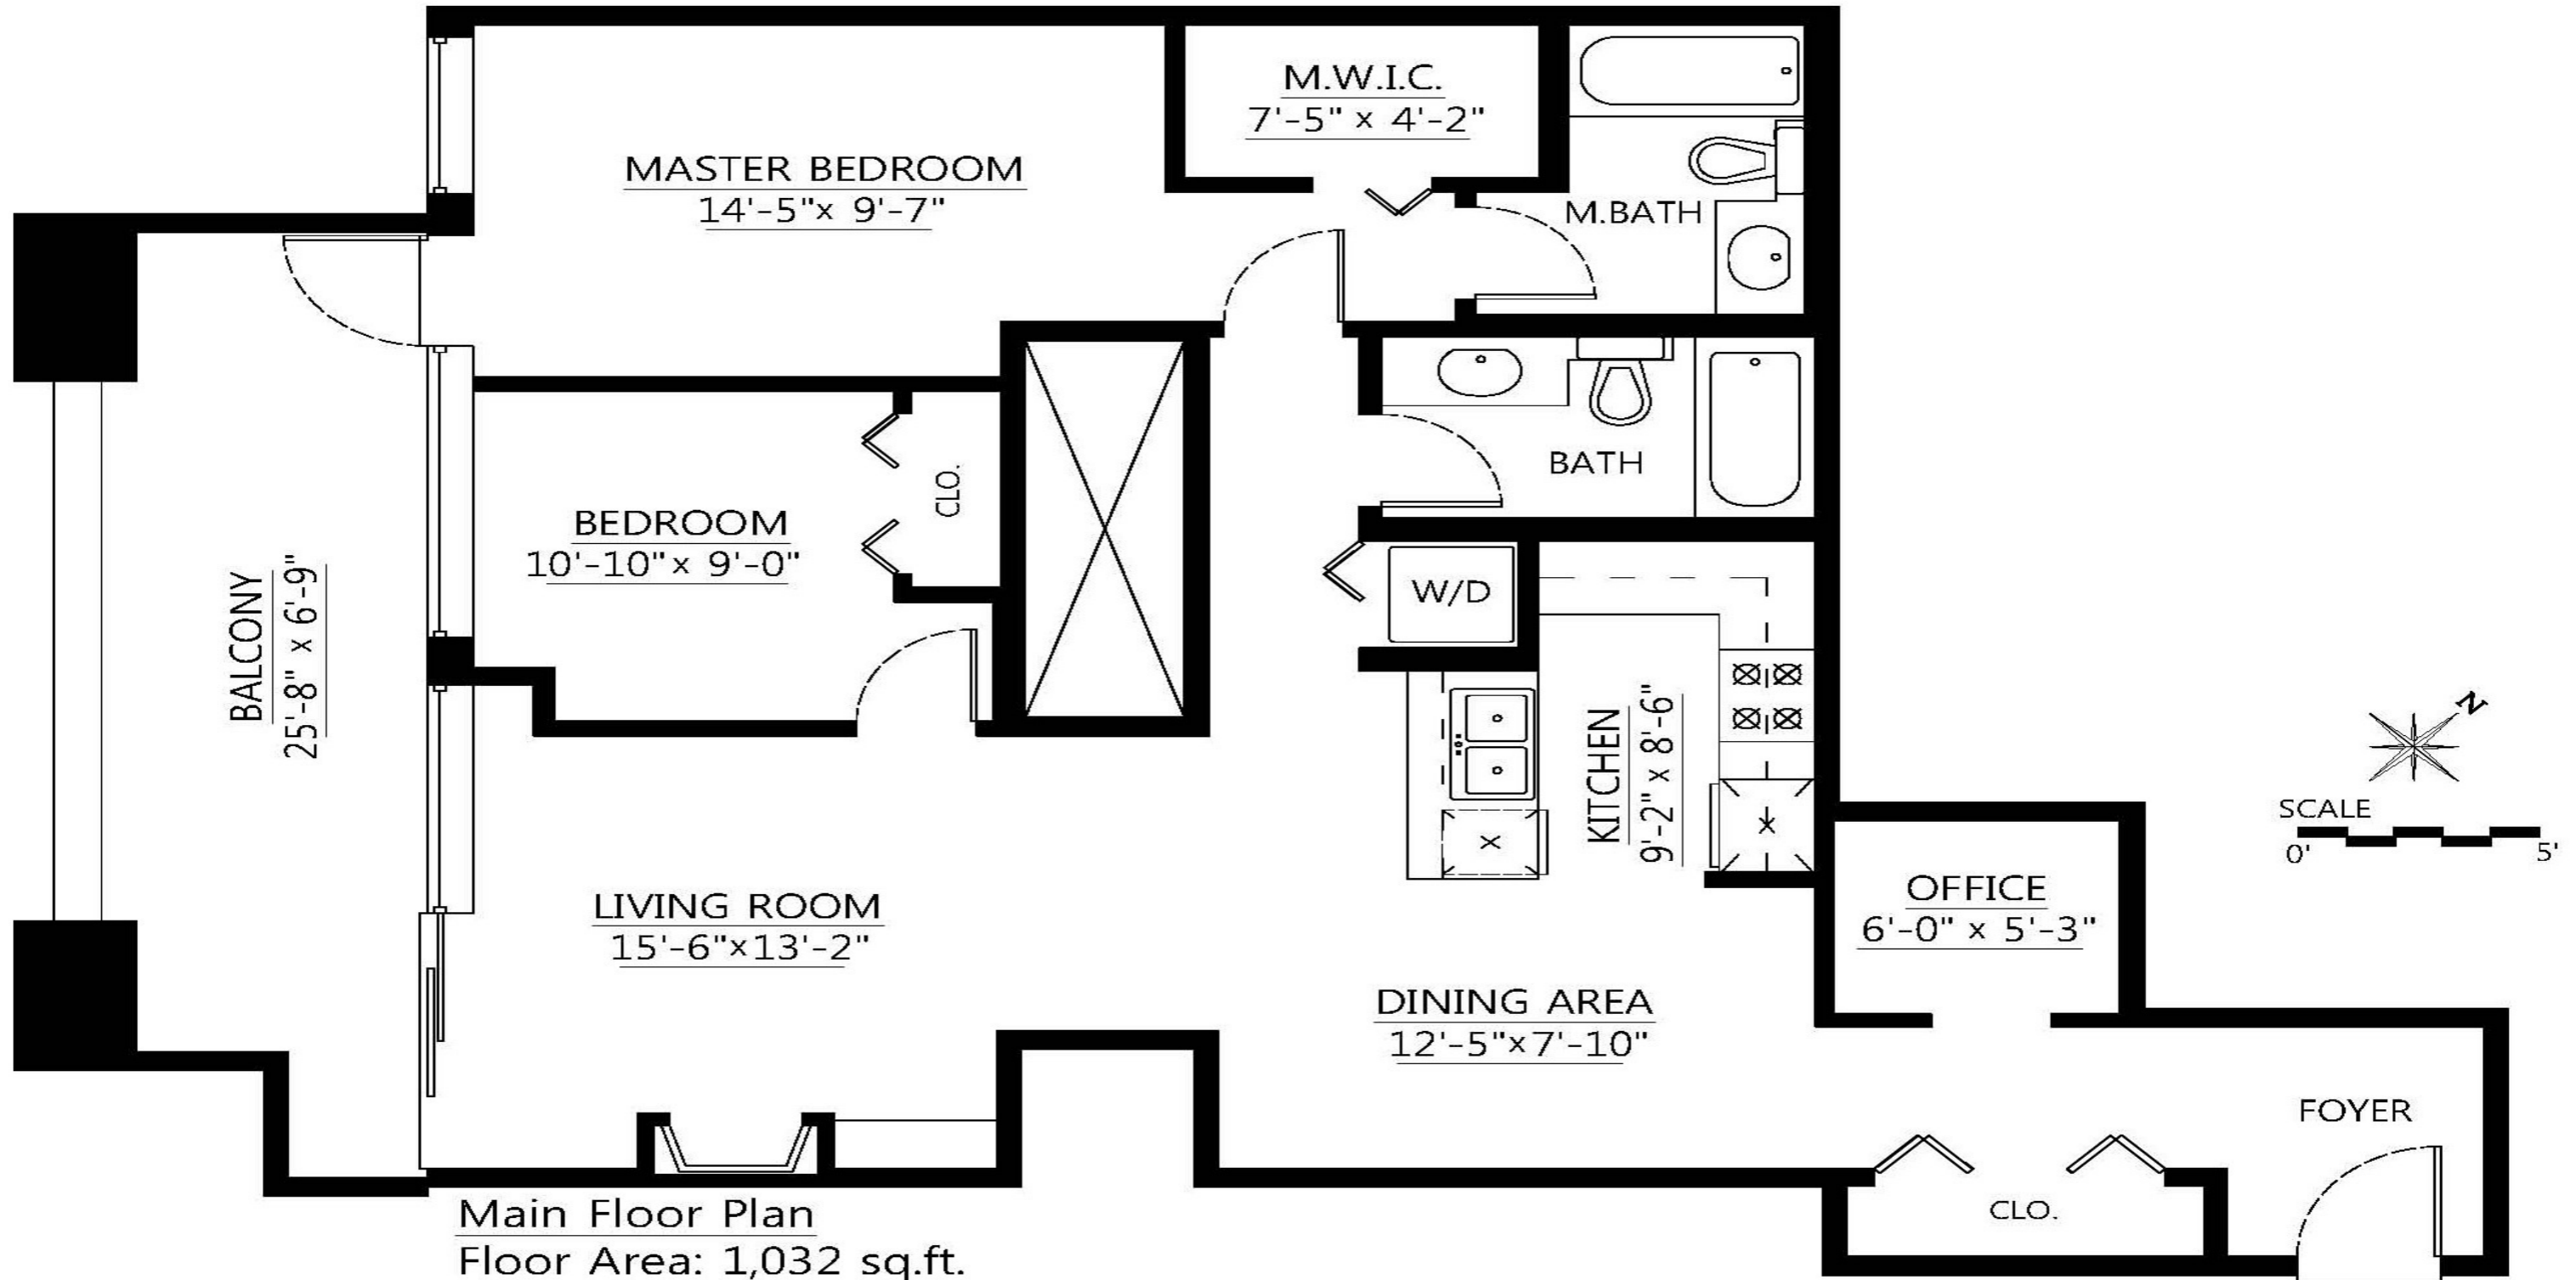

**TEAM CINDYGERING**  
 PERSONAL REAL ESTATE CORPORATION  
 604.779.1292 - Cindy@TeamCindyGering.com

#403 39 Sixth Street  
**New Westminster**

Main Floor: 1,032 sq. ft.

**ROYAL LEPAGE**  
 West Real Estate Services

**NEWWEST CONDO.COM**

\*Measurements to be verified by the Buyer